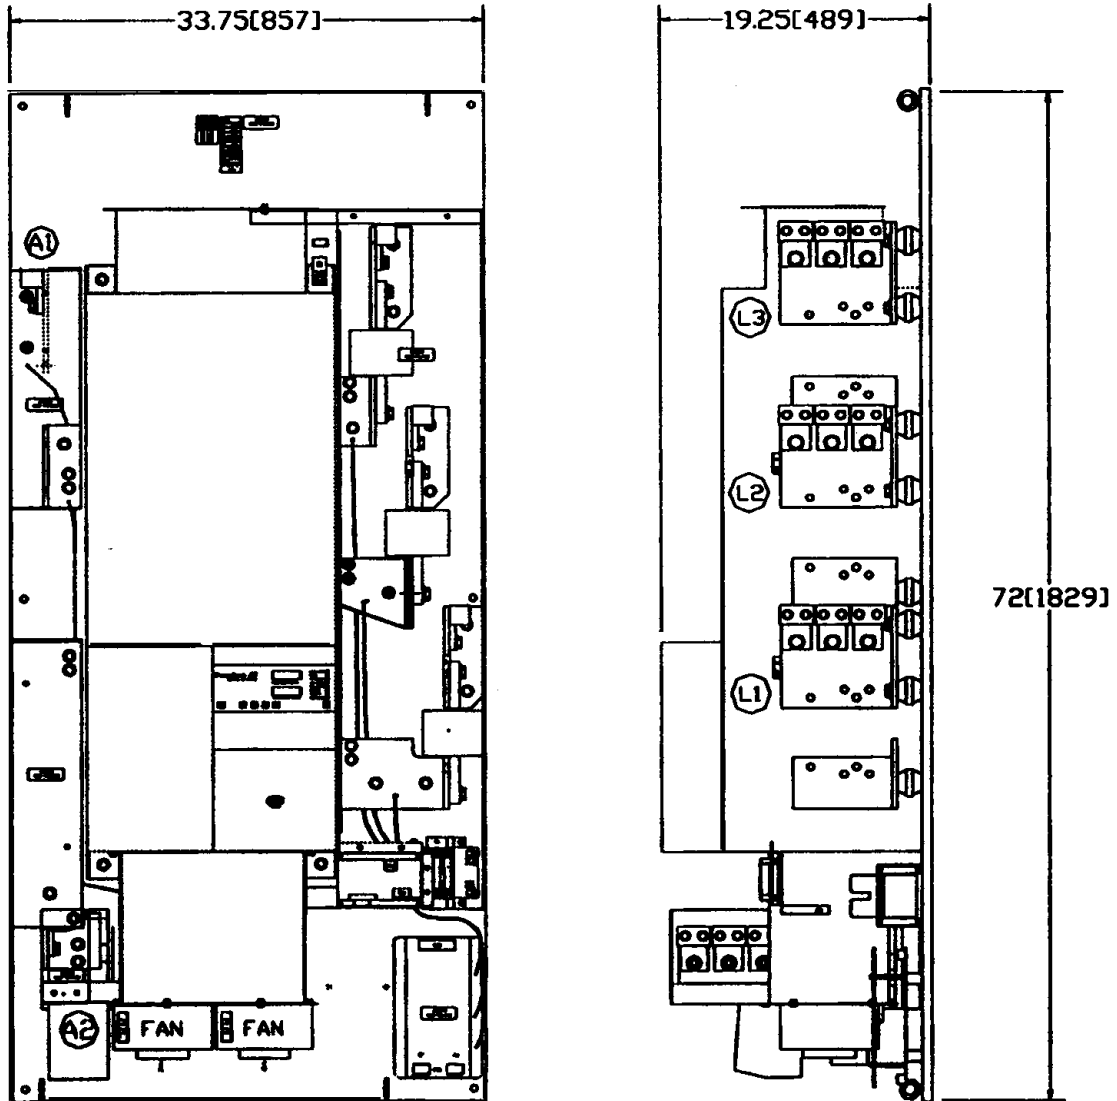

Dimensions in MM
Dimensions in Inches

Figure 5-1.
Quantum III Dimensions

Dimensions in MM
Dimensions in Inches

Figure 5-2.
Quantum III Dimensions

5 Dimensions

Dimensions in Inches
Dimensions in MM

Figure 5-3.
Quantum III Panel Mounting Using Supplied Brackets

5 Dimensions

Dimensions in Inches
Dimensions in MM

QUANTUM III
125-250 HP
NON-REGENERATIVE
9500-8307
9500-8308
9500-8309
REGENERATIVE
9500-8607
9500-8608
9500-8609

QUANTUM III
300-400 HP
NON-REGENERATIVE
9500-8310
9500-8311
REGENERATIVE
9500-8610
9500-8611

Figure 5-4.
Quantum III Mounting

5 Dimensions

Dimensions in Inches
Dimensions in MM

NON-REGEN 9500-8315 thru 9500-8320

Figure 5-5.
500 HP - 1000 HP Non-Regenerative Quantum III Dimensions

Front View

Side View

QUANTUM III 9500-8615 thru 9500-8620		
Drive Model	Weight (lbs)	Weight (kg)
9500-8615 thru 8618	475	216
9500-8619 & 8620	525	288

Figure 5-6.
500 HP - 1000 HP Regenerative Quantum III Dimensions