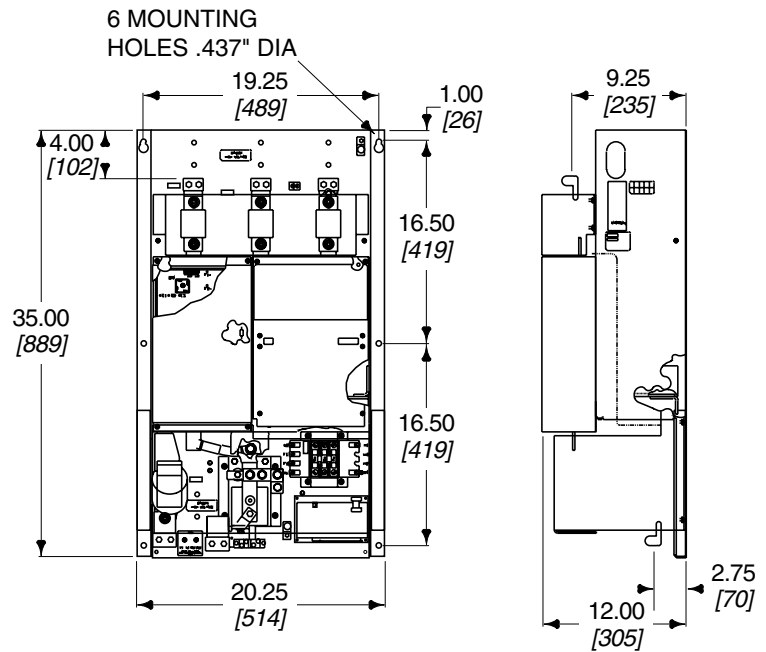

Dimensions in MM
Dimensions in Inches

Figure 5-1.
Quantum III Dimensions

Dimensions in MM
Dimensions in Inches

Figure 5-2.
Quantum III Dimensions

5 Dimensions

Dimensions in Inches
Dimensions in MM

Figure 5-3.
Quantum III Panel Mounting Using Supplied Brackets

5 Dimensions

Dimensions in Inches
Dimensions in MM

QUANTUM III
125-250 HP
NON-REGENERATIVE
9500-8307
9500-8308
9500-8309
REGENERATIVE
9500-8607
9500-8608
9500-8609

QUANTUM III
300-400 HP
NON-REGENERATIVE
9500-8310
9500-8311
REGENERATIVE
9500-8610
9500-8611

Figure 5-4.
Quantum III Mounting

5 Dimensions

Dimensions in Inches
Dimensions in MM

NON-REGEN 9500-8315 thru 9500-8320

Figure 5-5.
500 HP - 1000 HP Non-Regenerative Quantum III Dimensions

Front View

Side View

QUANTUM III 9500-8615 thru 9500-8620		
Drive Model	Weight (lbs)	Weight (kg)
9500-8615 thru 8618	475	216
9500-8619 & 8620	525	288

Figure 5-6.
500 HP - 1000 HP Regenerative Quantum III Dimensions