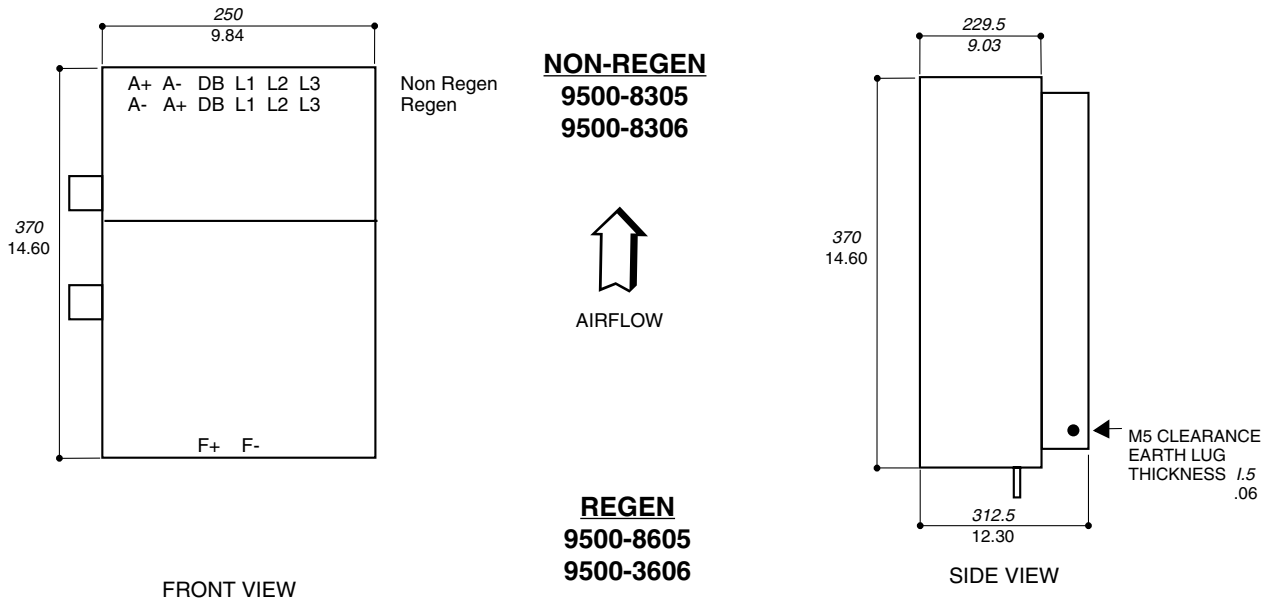

Dimensions in MM
Dimensions in Inches

Figure 5-1.
Quantum III Dimensions

Dimensions in MM
Dimensions in Inches

Figure 5-2.
Quantum III Dimensions

5 Dimensions

Dimensions in Inches
Dimensions in MM

Figure 5-3.
Quantum III Panel Mounting Using Supplied Brackets

5 Dimensions

Dimensions in Inches
Dimensions in MM

QUANTUM III
125-250 HP
NON-REGENERATIVE
9500-8307
9500-8308
9500-8309
REGENERATIVE
9500-8607
9500-8608
9500-8609

QUANTUM III
300-400 HP
NON-REGENERATIVE
9500-8310
9500-8311
REGENERATIVE
9500-8610
9500-8611

Figure 5-4.
Quantum III Mounting

5 Dimensions

Dimensions in Inches
Dimensions in MM

NON-REGEN 9500-8315 thru 9500-8320

Figure 5-5.
500 HP - 1000 HP Non-Regenerative Quantum III Dimensions

Front View

Side View

QUANTUM III 9500-8615 thru 9500-8620		
Drive Model	Weight (lbs)	Weight (kg)
9500-8615 thru 8618	475	216
9500-8619 & 8620	525	288

Figure 5-6.
500 HP - 1000 HP Regenerative Quantum III Dimensions