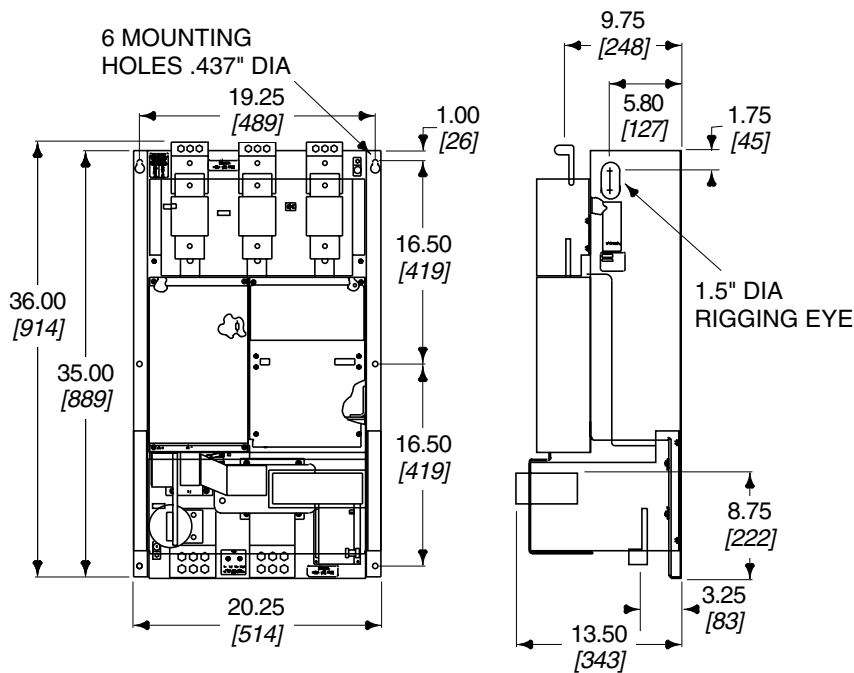

Dimensions in MM
Dimensions in Inches

Figure 5-1.
Quantum III Dimensions

Dimensions in MM
Dimensions in Inches

Figure 5-2.
Quantum III Dimensions

5 Dimensions

Dimensions in Inches
Dimensions in MM

Figure 5-3.
Quantum III Panel Mounting Using Supplied Brackets

5 Dimensions

Dimensions in Inches
Dimensions in MM

QUANTUM III
125-250 HP
NON-REGENERATIVE
9500-8307
9500-8308
9500-8309
REGENERATIVE
9500-8607
9500-8608
9500-8609

QUANTUM III
300-400 HP
NON-REGENERATIVE
9500-8310
9500-8311
REGENERATIVE
9500-8610
9500-8611

Figure 5-4.
Quantum III Mounting

5 Dimensions

Dimensions in Inches
Dimensions in MM

NON-REGEN 9500-8315 thru 9500-8320

Figure 5-5.
500 HP - 1000 HP Non-Regenerative Quantum III Dimensions

Front View

Side View

QUANTUM III 9500-8615 thru 9500-8620		
Drive Model	Weight (lbs)	Weight (kg)
9500-8615 thru 8618	475	216
9500-8619 & 8620	525	288

Figure 5-6.
500 HP - 1000 HP Regenerative Quantum III Dimensions