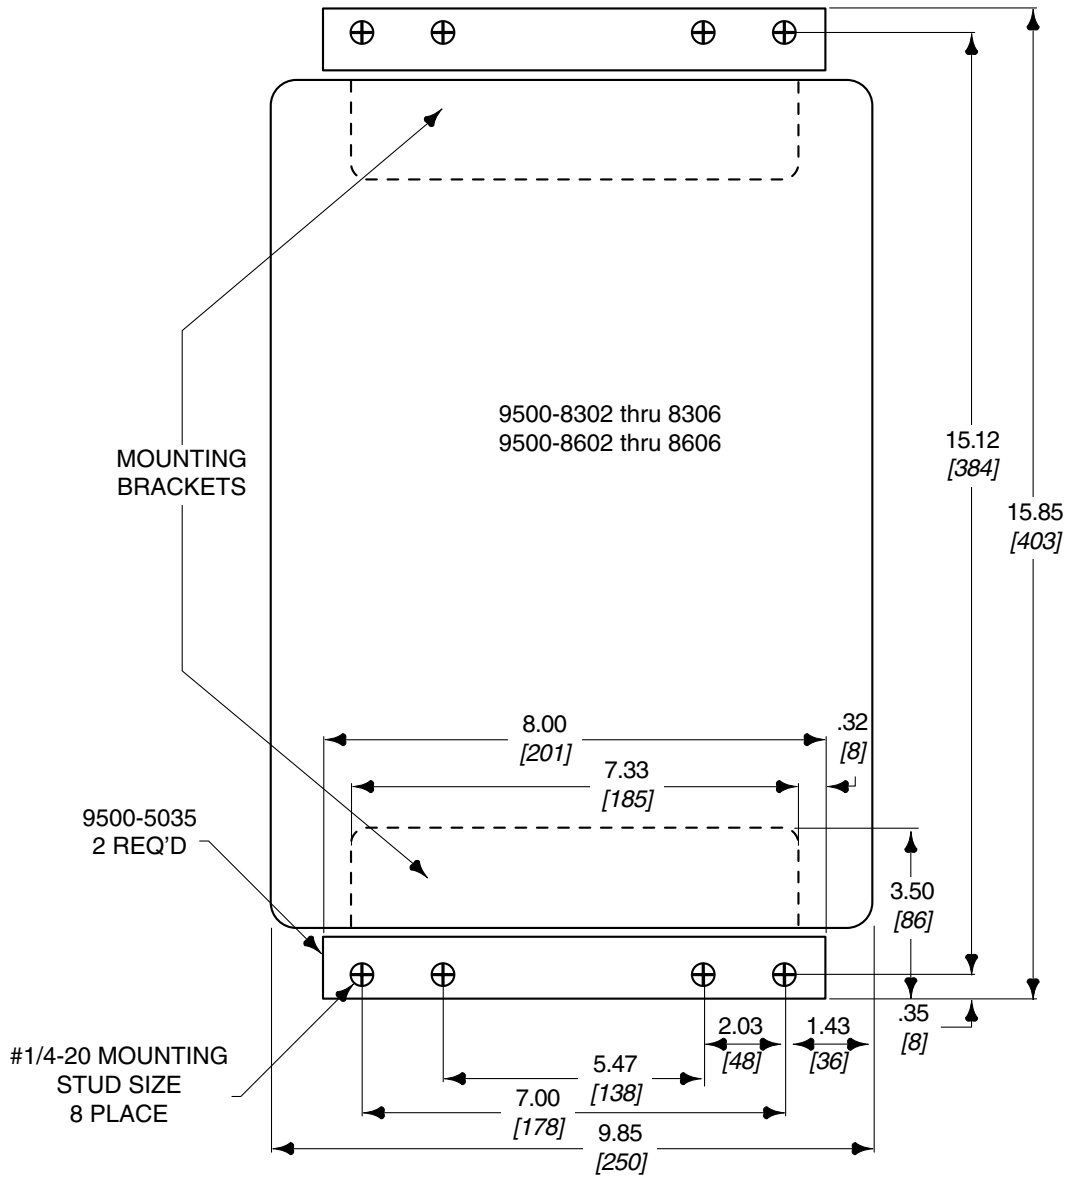

Dimensions in MM
Dimensions in Inches

Figure 5-1.
Quantum III Dimensions

Dimensions in MM
Dimensions in Inches

Figure 5-2.
Quantum III Dimensions

5 Dimensions

Dimensions in Inches
Dimensions in MM

Figure 5-3.
Quantum III Panel Mounting Using Supplied Brackets

5 Dimensions

Dimensions in Inches
Dimensions in MM

QUANTUM III
125-250 HP
NON-REGENERATIVE
9500-8307
9500-8308
9500-8309
REGENERATIVE
9500-8607
9500-8608
9500-8609

QUANTUM III
300-400 HP
NON-REGENERATIVE
9500-8310
9500-8311
REGENERATIVE
9500-8610
9500-8611

Figure 5-4.
Quantum III Mounting

5 Dimensions

Dimensions in Inches
Dimensions in MM

NON-REGEN 9500-8315 thru 9500-8320

Figure 5-5.
500 HP - 1000 HP Non-Regenerative Quantum III Dimensions

Front View

Side View

QUANTUM III 9500-8615 thru 9500-8620		
Drive Model	Weight (lbs)	Weight (kg)
9500-8615 thru 8618	475	216
9500-8619 & 8620	525	288

Figure 5-6.
500 HP - 1000 HP Regenerative Quantum III Dimensions