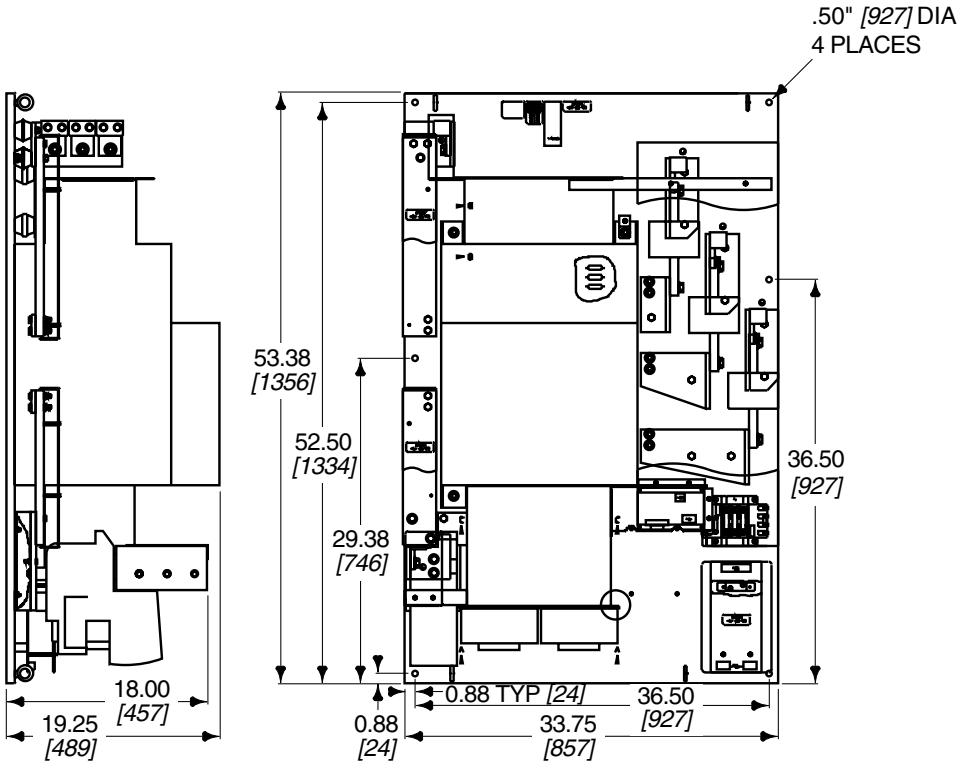

Dimensions in MM
Dimensions in Inches

Figure 5-1.
Quantum III Dimensions

Dimensions in MM
Dimensions in Inches

Figure 5-2.
Quantum III Dimensions

5 Dimensions

Dimensions in Inches
Dimensions in MM

Figure 5-3.
Quantum III Panel Mounting Using Supplied Brackets

5 Dimensions

Dimensions in Inches
Dimensions in MM

QUANTUM III
125-250 HP
NON-REGENERATIVE
9500-8307
9500-8308
9500-8309
REGENERATIVE
9500-8607
9500-8608
9500-8609

QUANTUM III
300-400 HP
NON-REGENERATIVE
9500-8310
9500-8311
REGENERATIVE
9500-8610
9500-8611

Figure 5-4.
Quantum III Mounting

5 Dimensions

Dimensions in Inches
Dimensions in MM

NON-REGEN 9500-8315 thru 9500-8320

Figure 5-5.
500 HP - 1000 HP Non-Regenerative Quantum III Dimensions

Front View

Side View

QUANTUM III 9500-8615 thru 9500-8620		
Drive Model	Weight (lbs)	Weight (kg)
9500-8615 thru 8618	475	216
9500-8619 & 8620	525	288

Figure 5-6.
500 HP - 1000 HP Regenerative Quantum III Dimensions