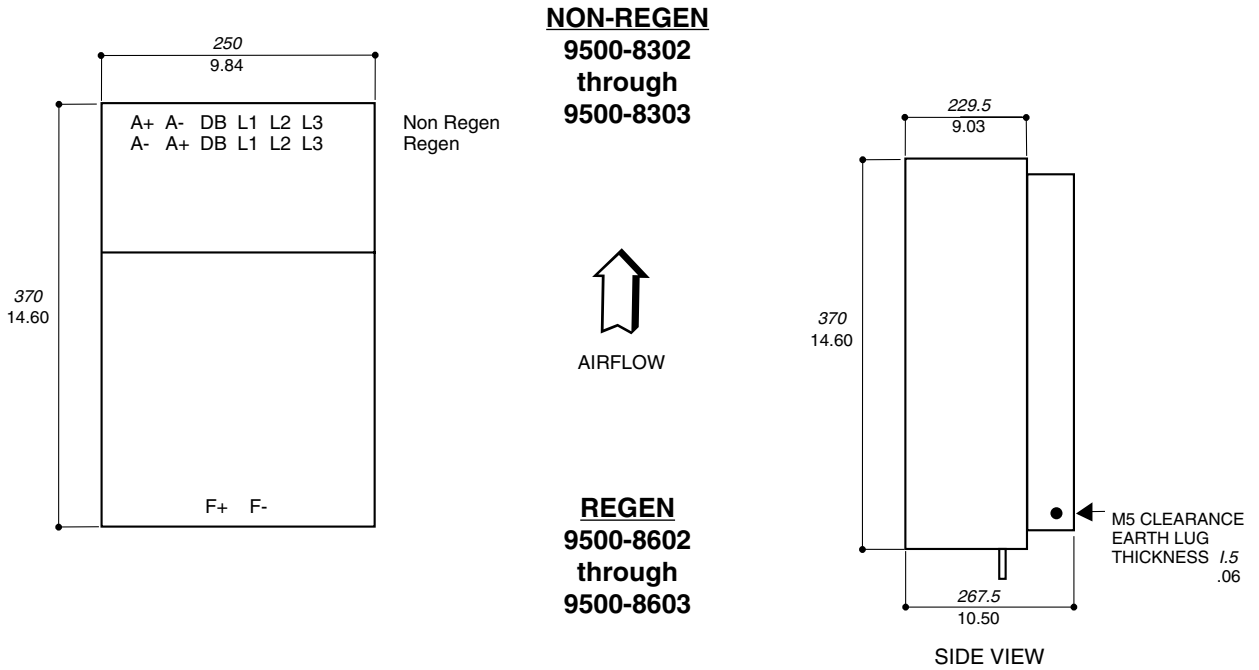

Dimensions in MM
Dimensions in Inches

Figure 5-1.
Quantum III Dimensions

Dimensions in MM
Dimensions in Inches

Figure 5-2.
Quantum III Dimensions

5 Dimensions

Dimensions in Inches
Dimensions in MM

Figure 5-3.
Quantum III Panel Mounting Using Supplied Brackets

5 Dimensions

Dimensions in Inches
Dimensions in MM

QUANTUM III
125-250 HP
NON-REGENERATIVE
9500-8307
9500-8308
9500-8309
REGENERATIVE
9500-8607
9500-8608
9500-8609

QUANTUM III
300-400 HP
NON-REGENERATIVE
9500-8310
9500-8311
REGENERATIVE
9500-8610
9500-8611

Figure 5-4.
Quantum III Mounting

5 Dimensions

Dimensions in Inches
Dimensions in MM

NON-REGEN 9500-8315 thru 9500-8320

Figure 5-5.
500 HP - 1000 HP Non-Regenerative Quantum III Dimensions

Front View

Side View

QUANTUM III 9500-8615 thru 9500-8620		
Drive Model	Weight (lbs)	Weight (kg)
9500-8615 thru 8618	475	216
9500-8619 & 8620	525	288

Figure 5-6.
500 HP - 1000 HP Regenerative Quantum III Dimensions